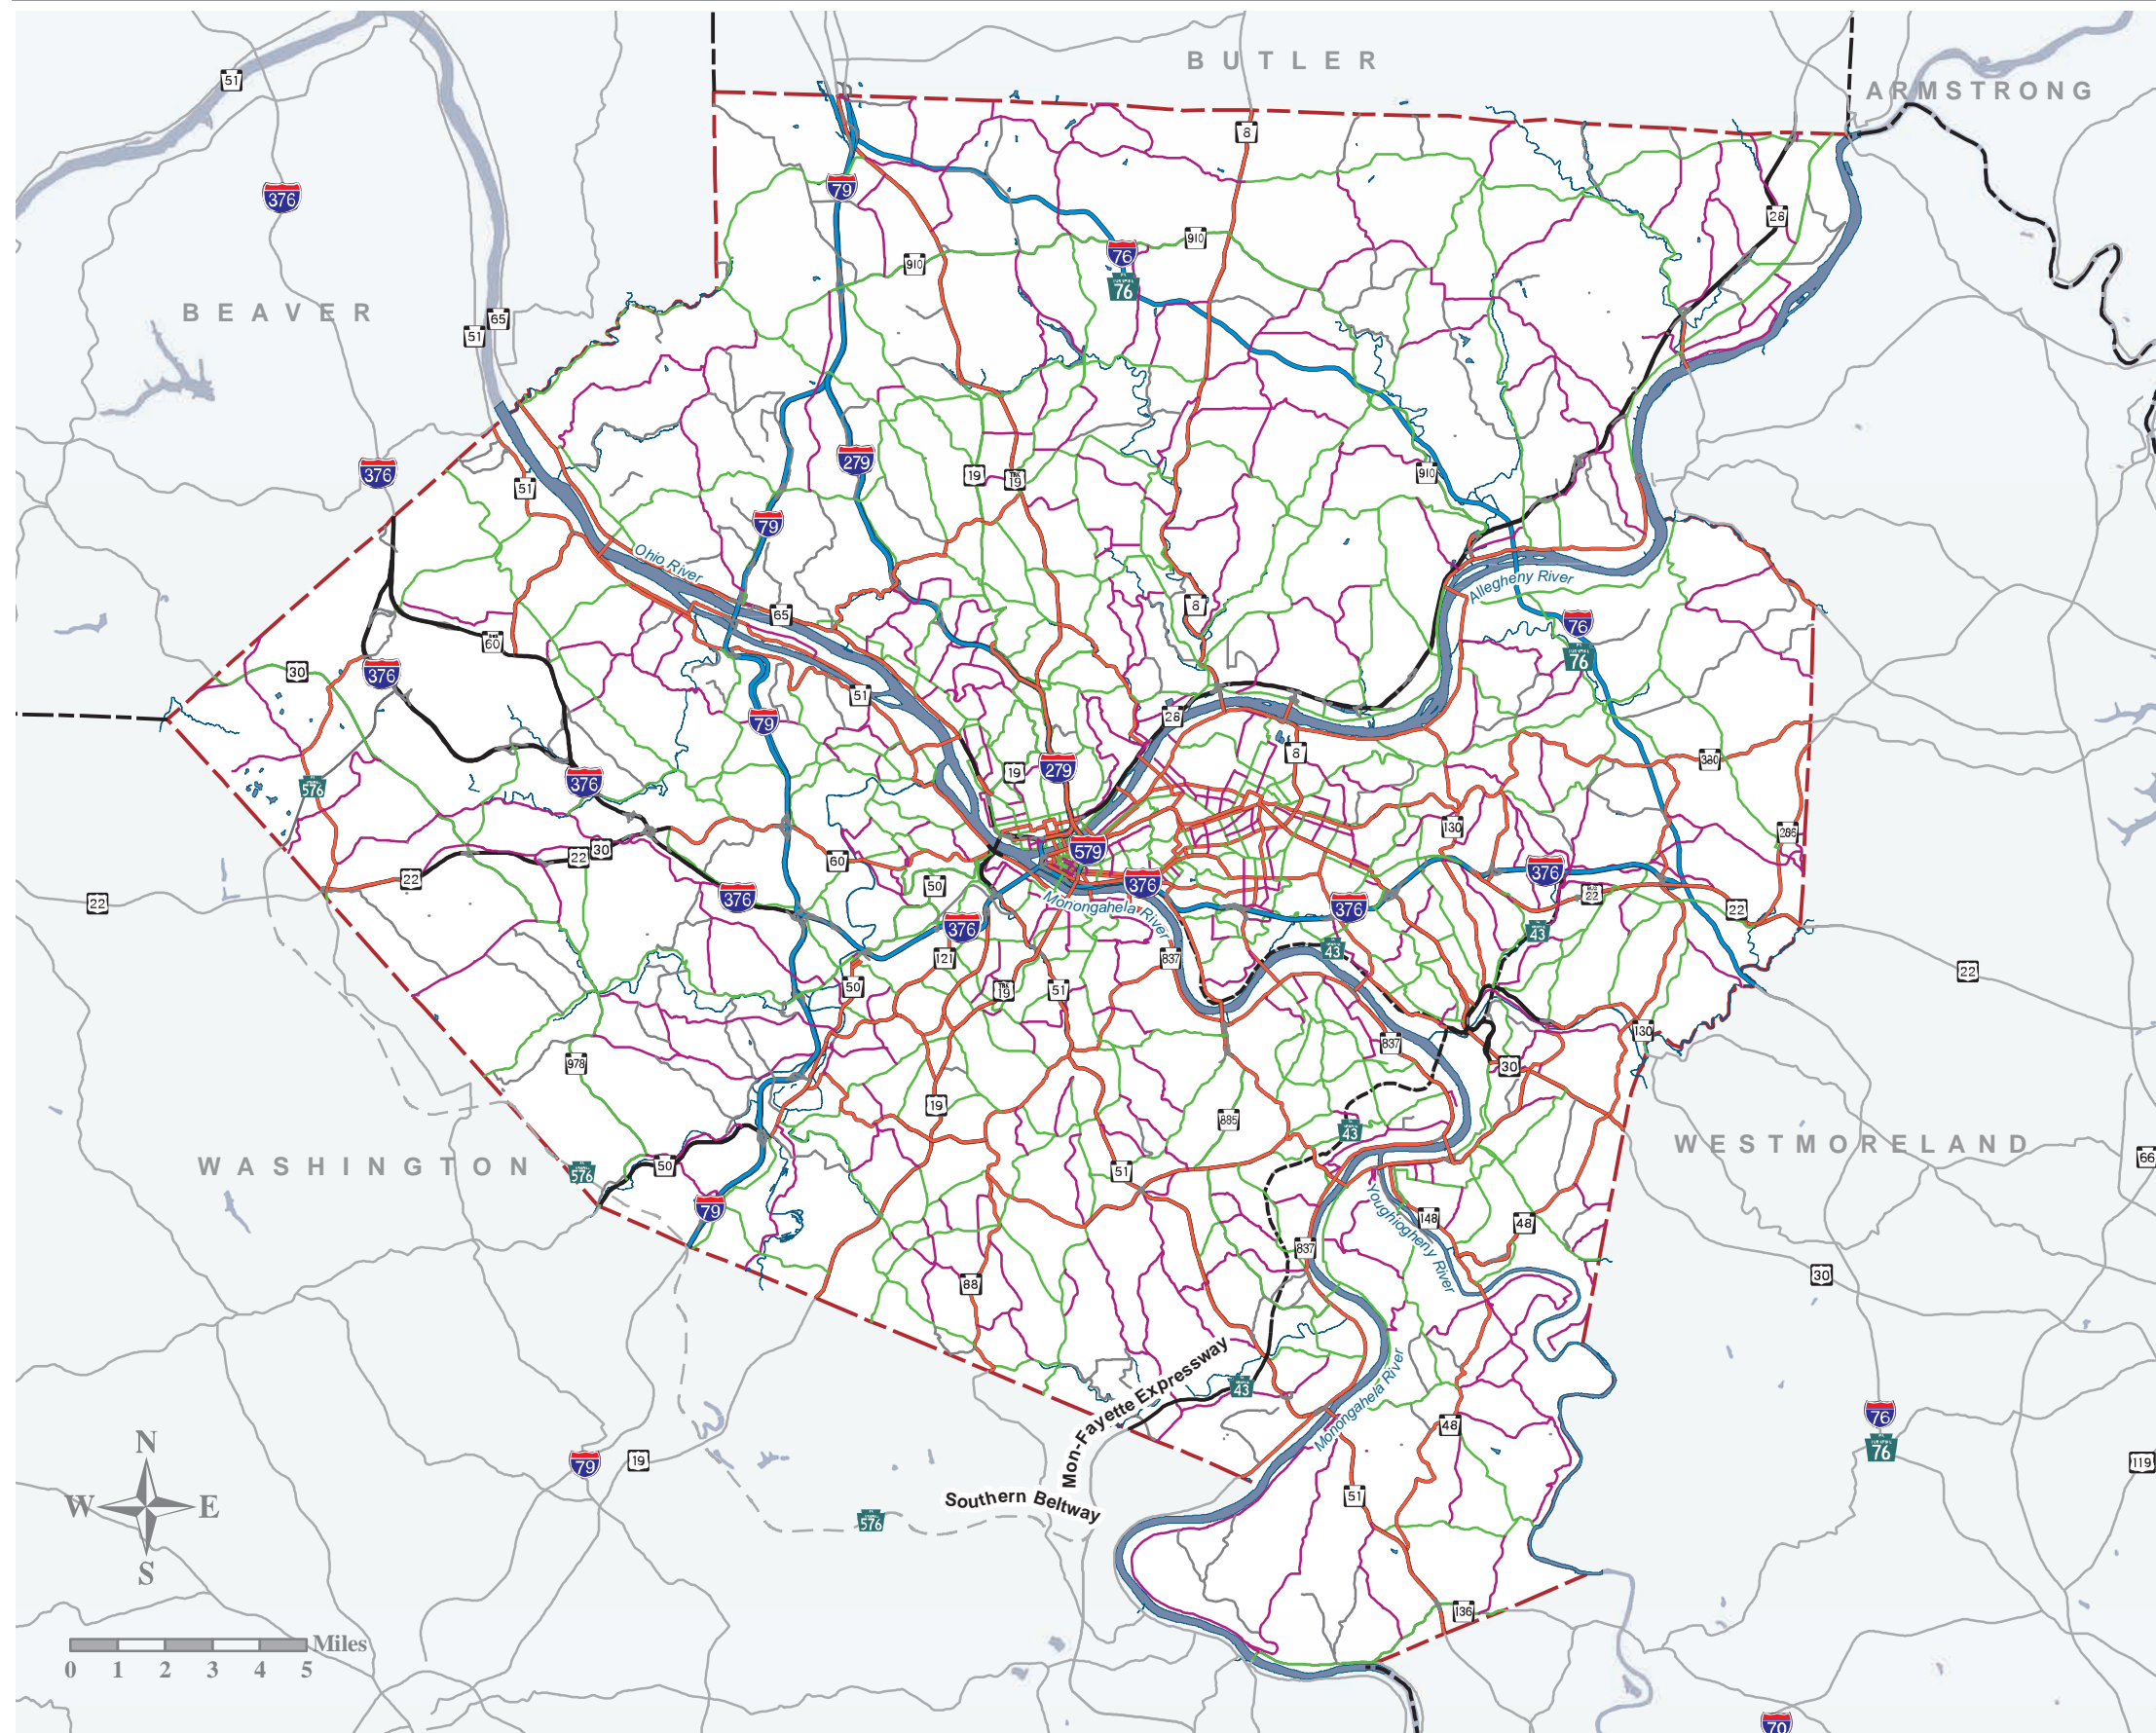

Roads by Functional Classification

Roads by Functional Classification

LEGEND

- Roads by Functional Classification**
-  Interstate
 -  Principal Arterial Road (Freeways, Expressways)
 -  Principal Arterial Road (Freeways, Expressways)
 -  Other Principal Arterial
 -  Minor Arterial
 -  Collector Road
 -  Local Road
- Base Map**
-  Allegheny County
 -  Municipal Boundaries
 -  Bordering Counties
 -  Hydrology

DATA SOURCES

Allegheny County
 Pennsylvania Department of Transportation
 Pennsylvania Turnpike Commission
 National Hydrography Dataset

May 2, 2008
 This map is property of Allegheny County and should be used for reference purposes only.

This map was prepared for:
 Dan Onorato, Allegheny County Chief Executive
 Allegheny County Economic Development - Planning Division