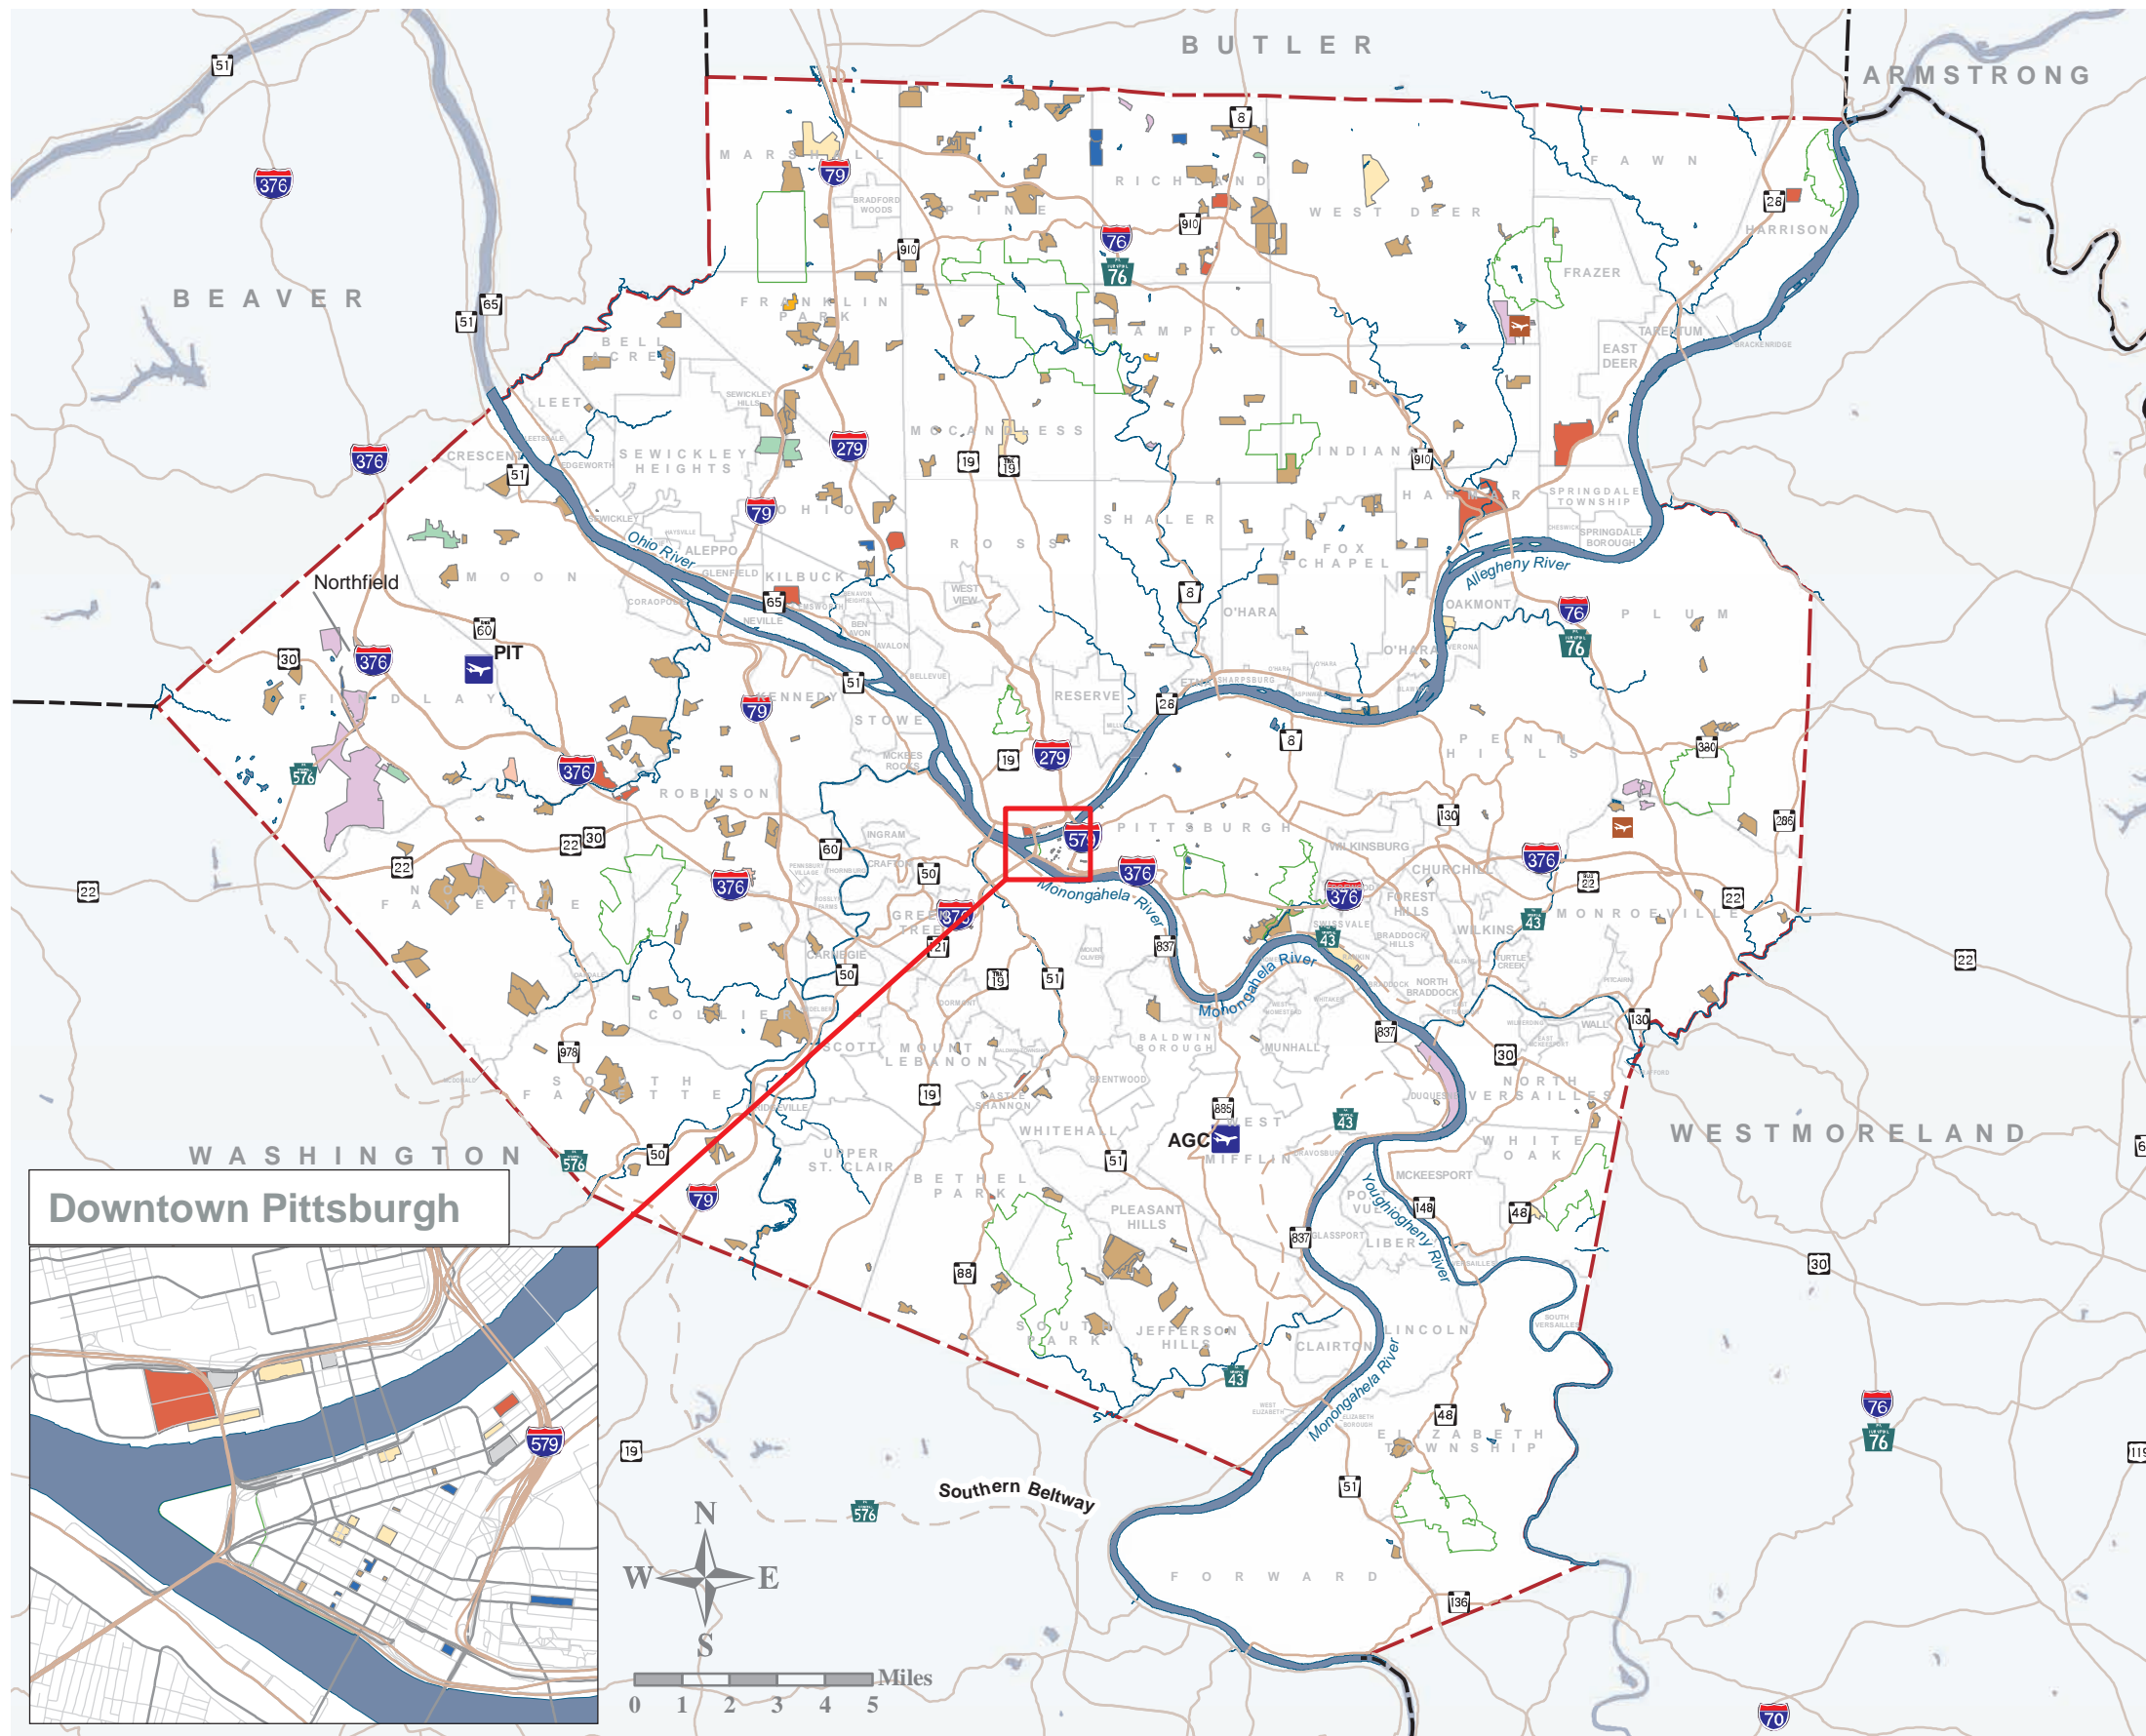

#### Base Map

- Allegheny County
- Municipal Boundaries
- Bordering Counties
- Parks
- Hydrology
- Public Airports
- Private Airports
- Major Roadways
- Proposed Roads

### DATA SOURCES

Allegheny County  
 Allegheny County Municipalities  
 City of Pittsburgh  
 Pennsylvania Department of Transportation  
 Bureau of Transportation Statistics  
 AirPhoto USA  
 Pennsylvania Turnpike Commission  
 National Hydrography Dataset

Downtown Pittsburgh